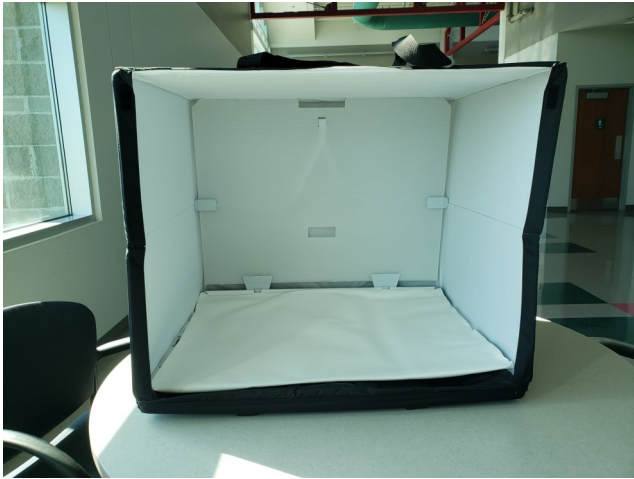

Photo Boxes

We have 4 Photo Boxes, from the Iowa Small Business Development Center (SBDC), with lighting available for businesses to check out. There are many ways you can be creative photographing your product lines for websites, social media, catalogs, posters, etc. If you are interested, please give the Chamber office a call, 712-755-2114, or [email us](#) to check one out today!