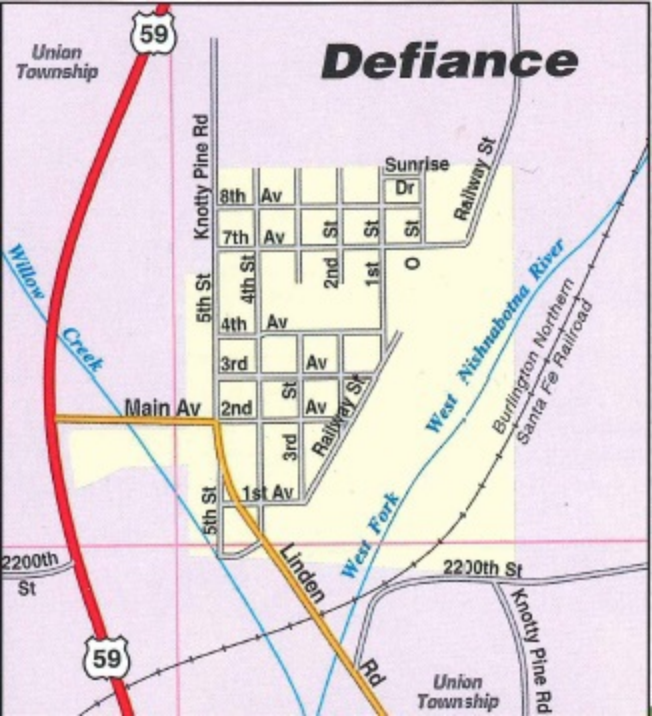

Union Township

59

Defiance

Main Av

5th St
Knotty Pine Rd

8th Av
7th Av
4th St
4th Av
3rd
2nd St
5th St

1st Av

2nd St
1st St

3rd Av

3rd

3rd

Linden Rd

Sunrise Dr

Railway St

West Nishnabotna River

Burlington Northern
Santa Fe Railroad

2200th St

Knotty Pine Rd

Union Township

59

2200th St